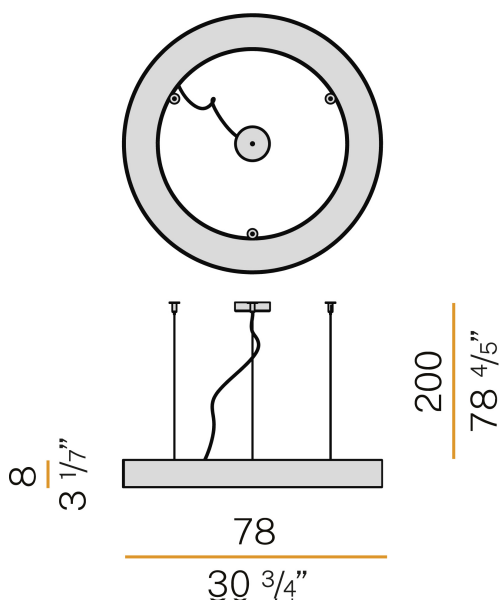

PANZERI

Silver Ring

220-240V AC dimmable (DALI/Push DIM)

L08201.080.0402

● white

Data sheet

CODE	L08201.080.0402
SYSTEM POWER CONSUMPTION	45W
EFFICACY	67.84lm/W
LIGHT SOURCE	LED
LIGHT SOURCE LIFETIME	L80 (B20) 80.000h
COLOUR TEMPERATURE	3000K Ra>90
LIGHT DISTRIBUTION	diffused
POWER SUPPLY	220-240V AC
FREQUENCY	50/60Hz
ELECTRICAL CONFIGURATION	dimmable (DALI/Push DIM)
DRIVER	integrated included
NOMINAL LUMINOUS FLUX	6111lm
LUMEN OUTPUT	3053lm
EFFICIENCY	50%
WEIGHT	8,55 Kg
PROTECTION DEGREE	IP40
COLOUR TOLLERANCES	SDCM 3
GLOW WIRE TEST PERFORMANCE	850°
PACKING DIMENSIONS (CM)	90,0 x 18,0 x 90,0

Suspension lighting fixture for interiors, with direct light emission. Pickled sheet metal structure in polyacrylic paint. Aluminium dissipation plates. Pickled sheet metal covers in white, black or bronze polyacrylic paint, or with gold leaf coating. Diffuser in modelled polycarbonate with opaline finish. Suspension kit with griplocks and 2m (78,7") long steel cables. 2,5m (98,4") long power cable in transparent PVC. Power canopy with galvanized sheet metal ceiling bracket and pickled sheet metal covering in white, black or bronze polyacrylic paint, or with gold leaf coating.

Technical drawing

Polar diagram